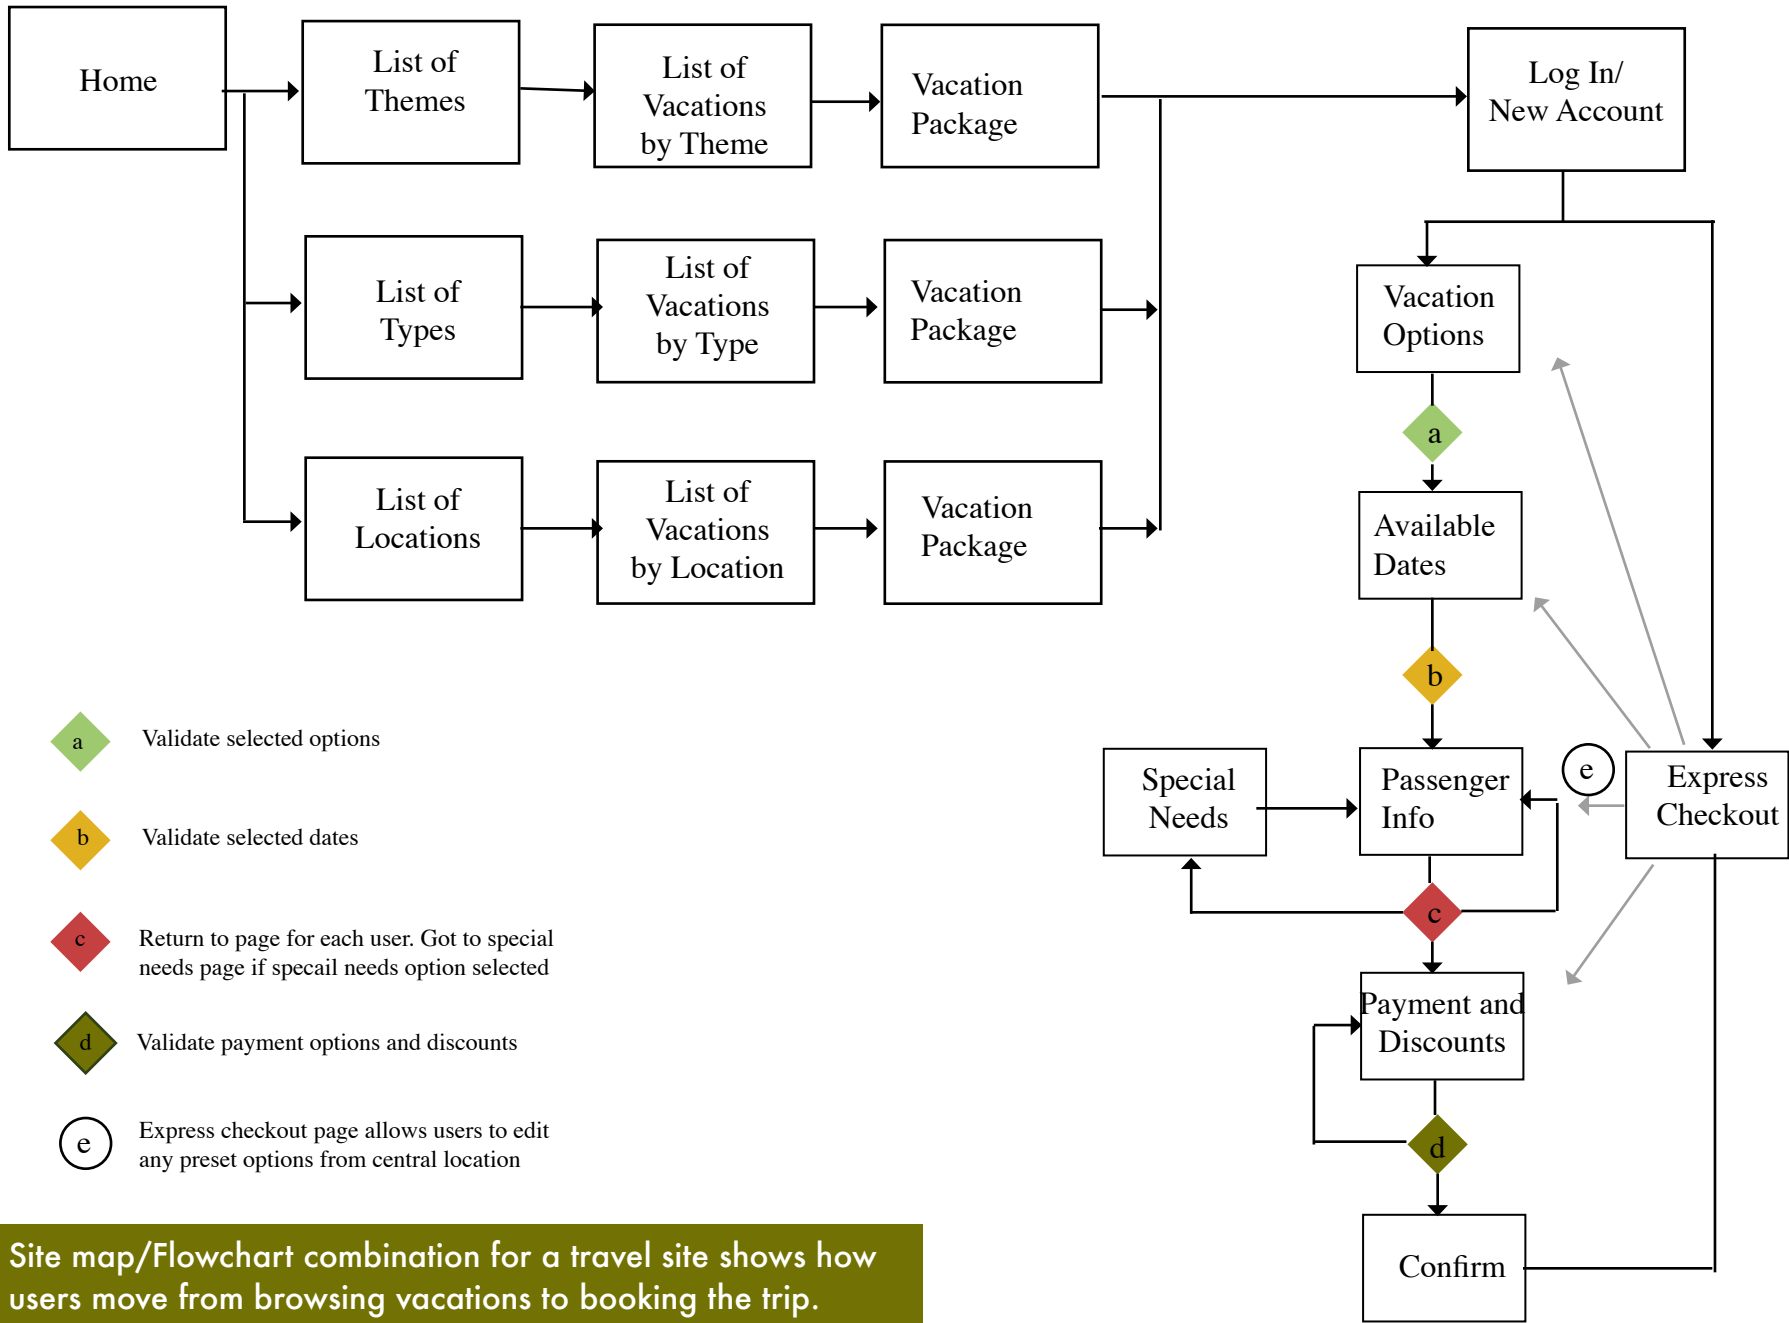

CONTINENTAL AIRLINES

Site map/Flowchart combination for a travel site shows how users move from browsing vacations to booking the trip.

TASK: BOOKING A HOTEL ROOM - THREE FLOWS - THREE DIFFERENT SITES

COMPETITOR X

COMPETITOR B

COMPETITOR C